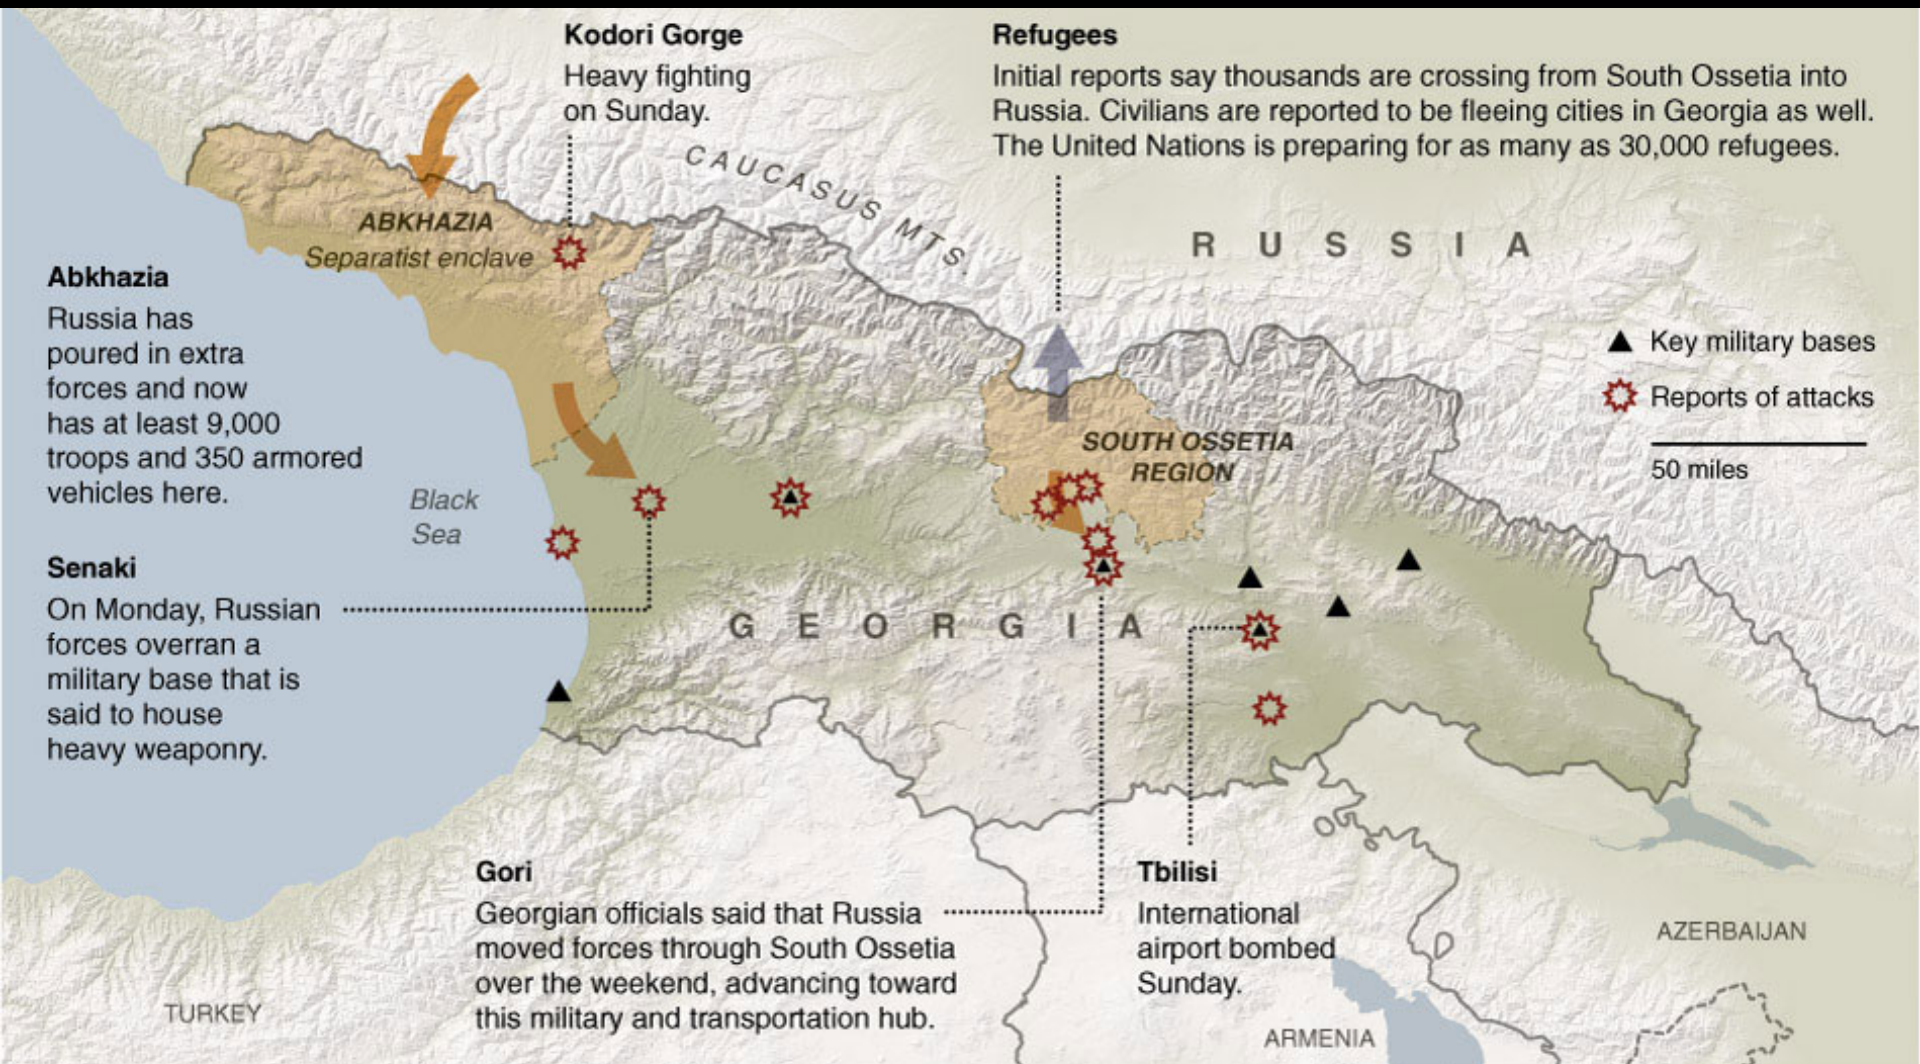

Nordområdene i norsk sikkerhetspolitikk

Statssekretær

Espen Barth Eide

FD

Kodori Gorge
Heavy fighting on Sunday.

Refugees
Initial reports say thousands are crossing from South Ossetia into Russia. Civilians are reported to be fleeing cities in Georgia as well. The United Nations is preparing for as many as 30,000 refugees.

Abkhazia
Russia has poured in extra forces and now has at least 9,000 troops and 350 armored vehicles here.

Senaki
On Monday, Russian forces overran a military base that is said to house heavy weaponry.

Gori
Georgian officials said that Russia moved forces through South Ossetia over the weekend, advancing toward this military and transportation hub.

Tbilisi
International airport bombed Sunday.

▲ Key military bases
★ Reports of attacks
50 miles