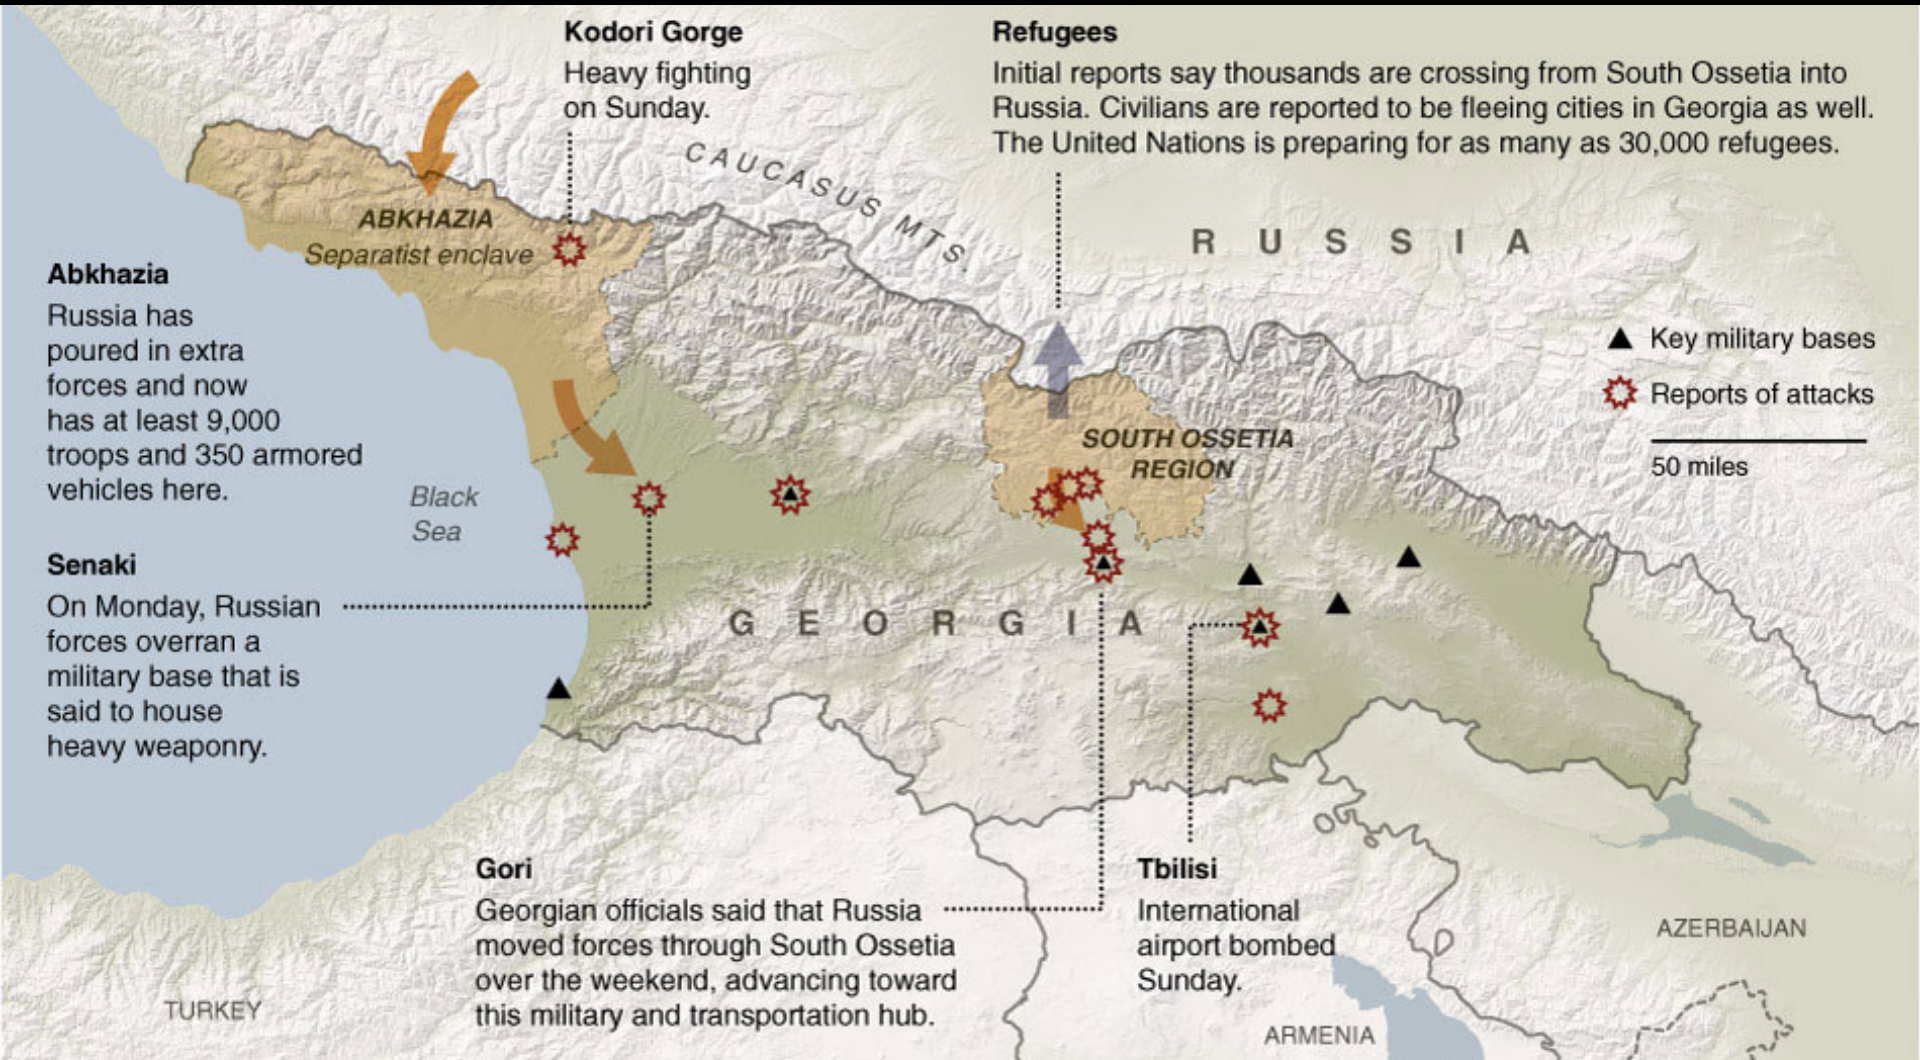

Nordområdene i norsk sikkerhetspolitikk

Statssekretær

Espen Barth Eide

FD

Kodori Gorge
Heavy fighting on Sunday.

Refugees
Initial reports say thousands are crossing from South Ossetia into Russia. Civilians are reported to be fleeing cities in Georgia as well. The United Nations is preparing for as many as 30,000 refugees.

Abkhazia
Russia has poured in extra forces and now has at least 9,000 troops and 350 armored vehicles here.

Senaki
On Monday, Russian forces overran a military base that is said to house heavy weaponry.

Gori
Georgian officials said that Russia moved forces through South Ossetia over the weekend, advancing toward this military and transportation hub.

Tbilisi
International airport bombed Sunday.

▲ Key military bases
★ Reports of attacks
50 miles