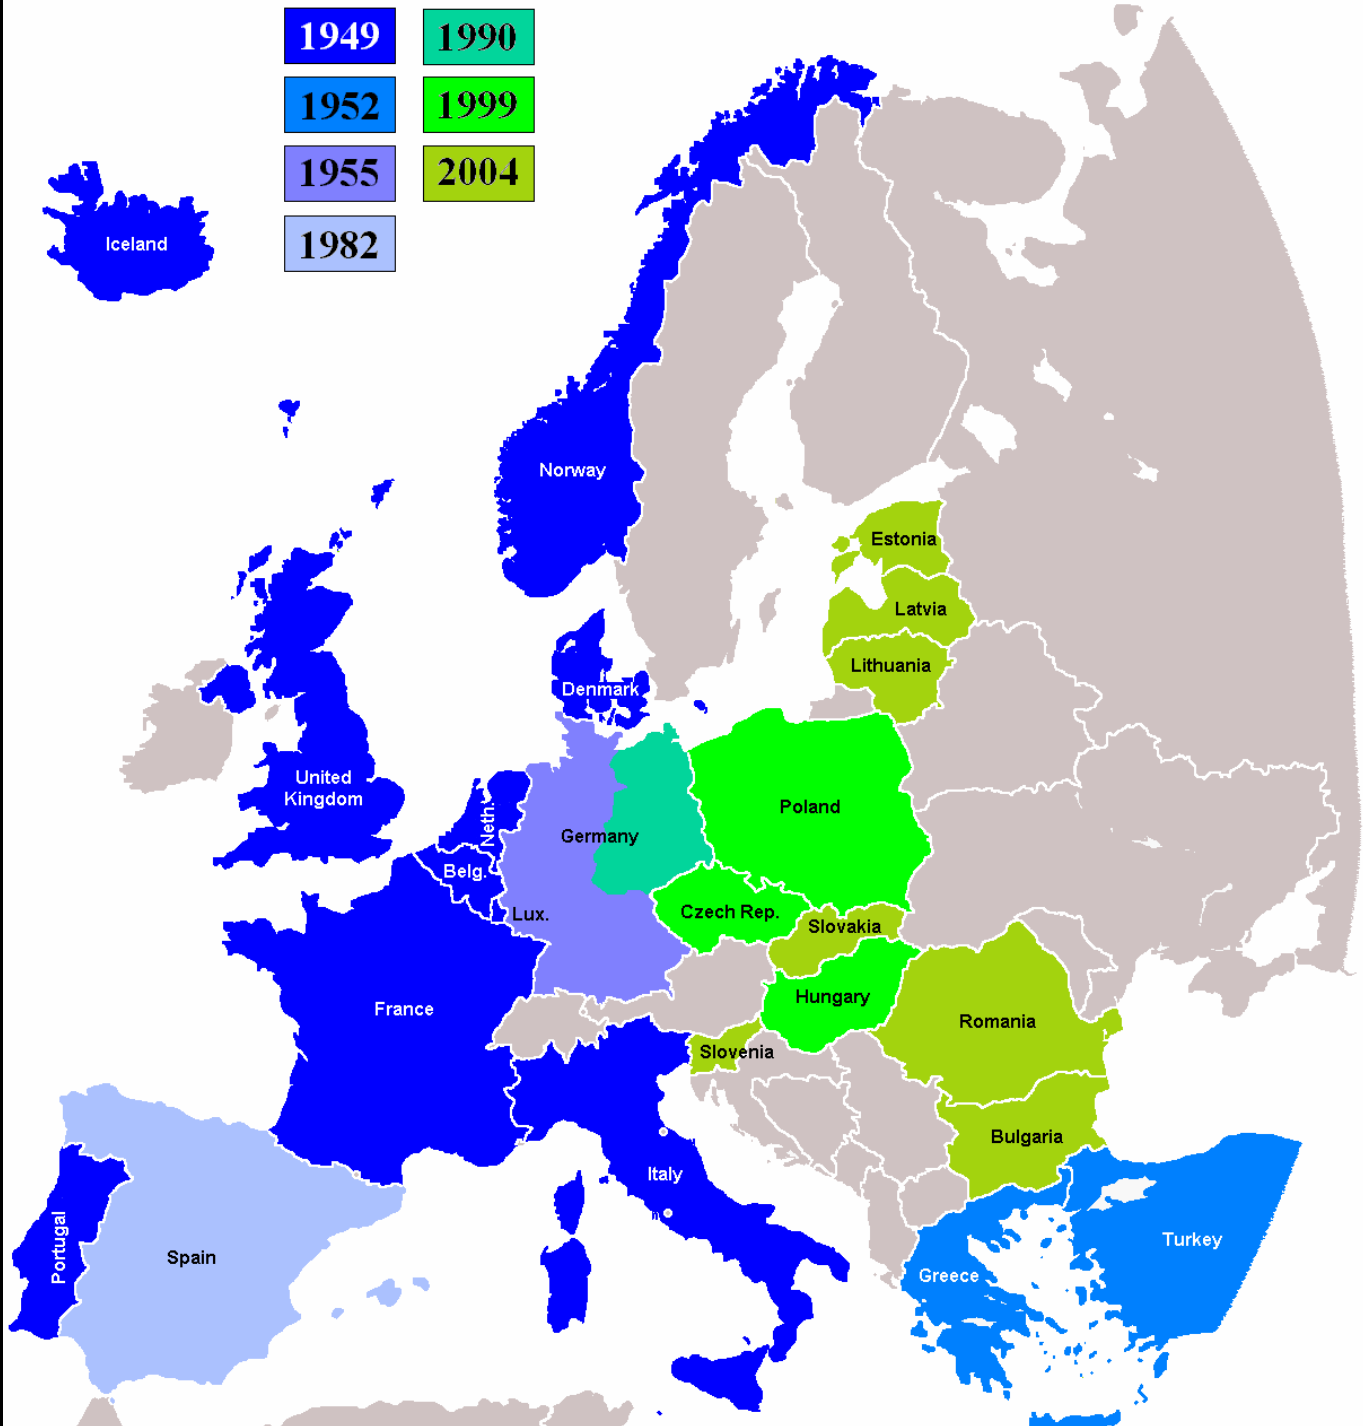

Nordområdene i norsk sikkerhetspolitikk

Statssekretær

Espen Barth Eide

FD

Kodori Gorge
Heavy fighting on Sunday.

Refugees
Initial reports say thousands are crossing from South Ossetia into Russia. Civilians are reported to be fleeing cities in Georgia as well. The United Nations is preparing for as many as 30,000 refugees.

Abkhazia
Russia has poured in extra forces and now has at least 9,000 troops and 350 armored vehicles here.

Senaki
On Monday, Russian forces overran a military base that is said to house heavy weaponry.

Gori
Georgian officials said that Russia moved forces through South Ossetia over the weekend, advancing toward this military and transportation hub.

Tbilisi
International airport bombed Sunday.

▲ Key military bases
★ Reports of attacks
50 miles

1949

1990

1952

1999

1955

2004

1982

Iceland